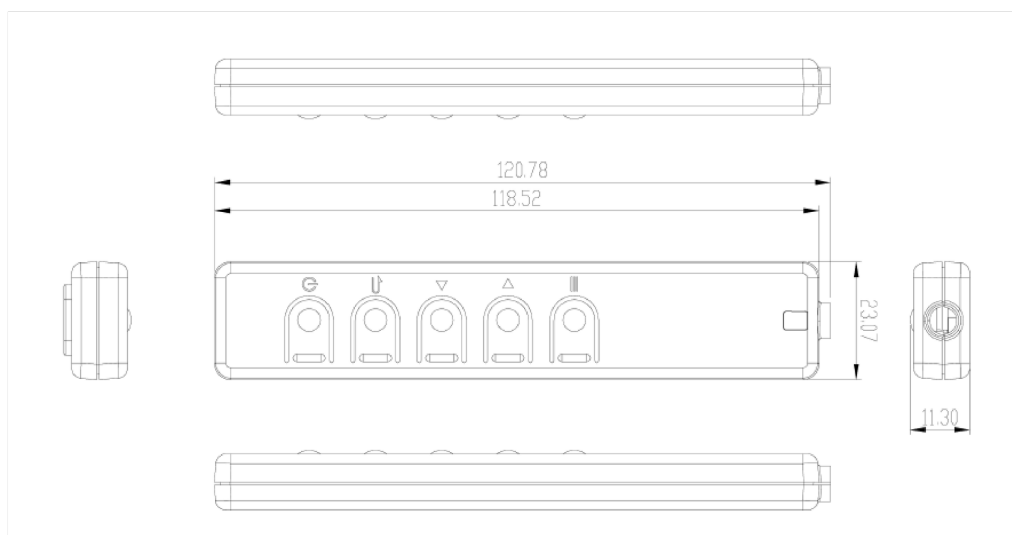

External control pad for TFix39 Series

This external control pad is specially for the open frame touch monitors of the 39 Series.

01 DIMENSIONS / WEIGHT

EAN code

4948570032693

All trademarks and registered trademarks acknowledged. E & O E. Specification subject to change without notice. All LCD's comply with ISO-9241-307:2008 in connection with pixel defects.