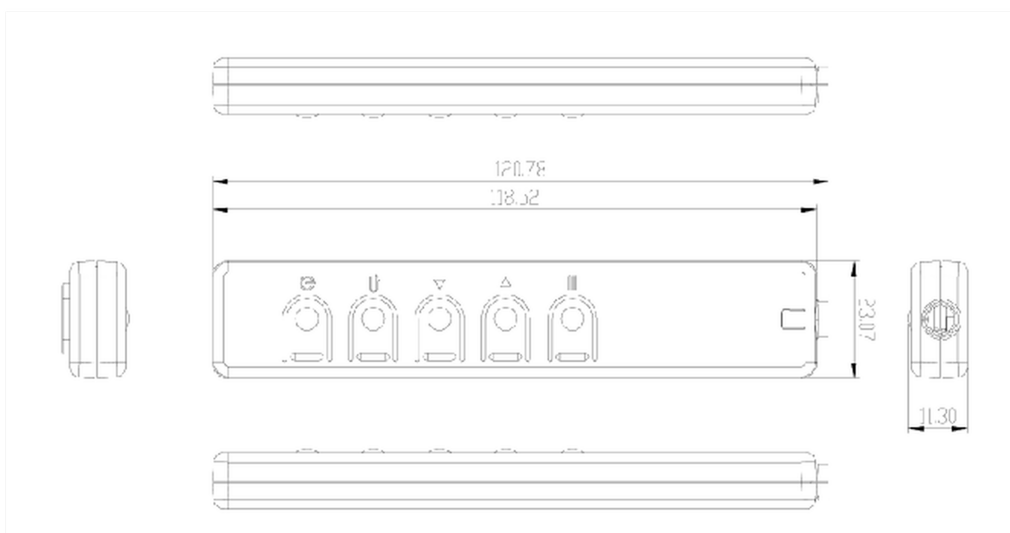

## External control pad for TFix39 Series

This external control pad is specially for the open frame touch monitors of the 39 Series.

### 01 MÉRETEK / SÚLY

EAN kód

4948570032693

*All trademarks and registered trademarks acknowledged. E & O E. Specification subject to change without notice. All LCD's comply with ISO-9241-307:2008 in connection with pixel defects.*