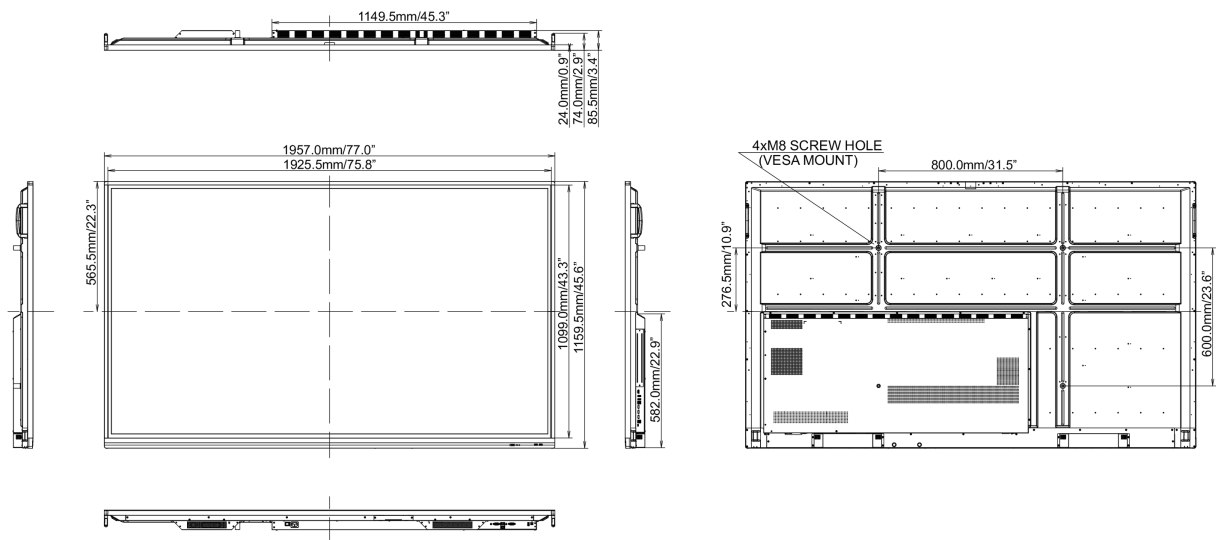

## 09 SUSTAINABILITY

**Regulations**

CB, CE, TÜV-Bauart, EAC, RoHS support, ErP, WEEE, REACH (RoHS, PFOS, PFC)

**REACH SVHC**

above 0.1%: Lead

**10 DIMENSIONS / WEIGHT****Product dimensions W x H x D** 1957 x 1159 x 86mm**Box dimensions W x H x D** 2123 x 280 x 1345mm**Weight (without box)** 64.4kg**Weight (with box)** 91kg**EAN code** 4948570118441