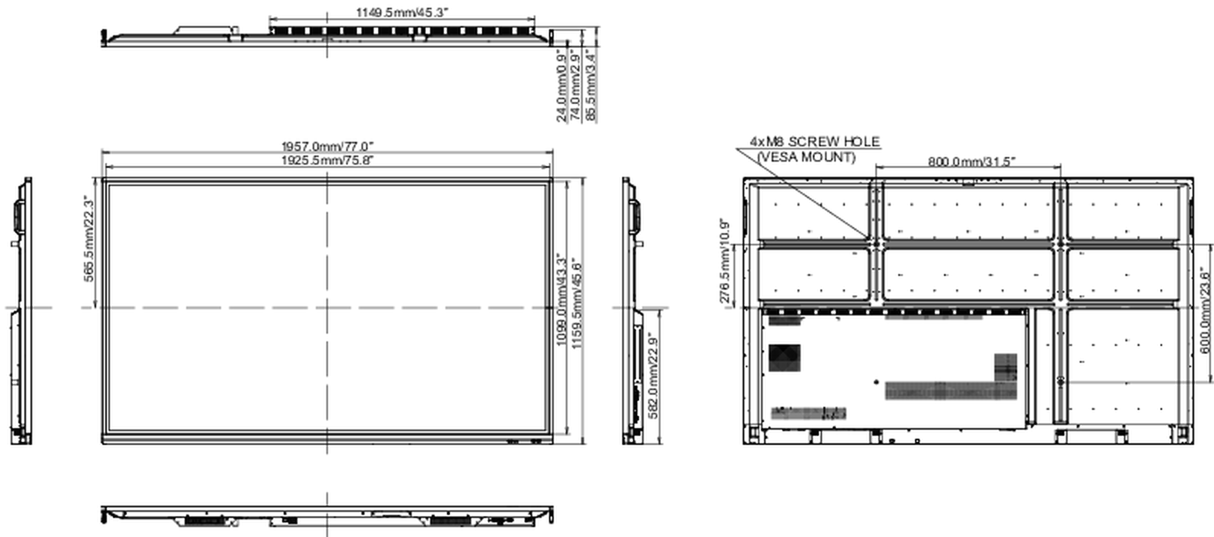

## 10 DIMENZIJE / TEŽINA

Dimenzije proizvoda Š x V x D	1957 x 1159 x 86mm
Dimenzije kutije Š x V x D	2123 x 280 x 1345mm
Težina (bez kutije)	64.4kg
Težina (sa kutijom)	91kg
EAN kod	4948570118441

All trademarks and registered trademarks acknowledged. E & O E. Specification subject to change without notice. All LCD's comply with ISO-9241-307:2008 in connection with pixel defects.