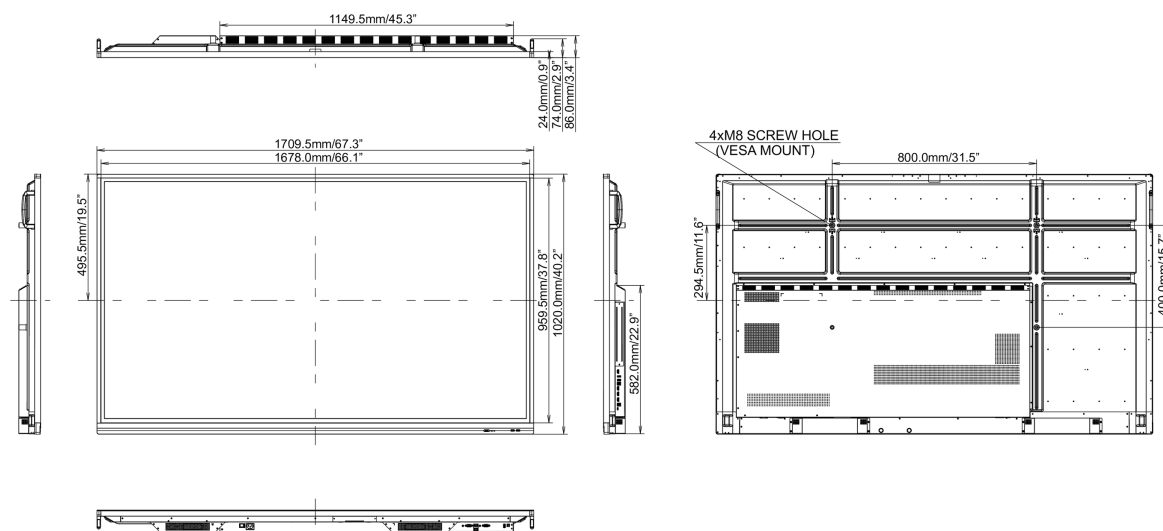

10 DIMENZIJE / TEŽINA

Dimenzije proizvoda Š x V x D	1709 x 1020 x 86mm
Dimenzije kutije Š x V x D	1930 x 280 x 1140mm
Težina (bez kutije)	50.8kg
Težina (sa kutijom)	69kg
EAN kod	4948570118427

All trademarks and registered trademarks acknowledged. E & O E. Specification subject to change without notice. All LCD's comply with ISO-9241-307:2008 in connection with pixel defects.