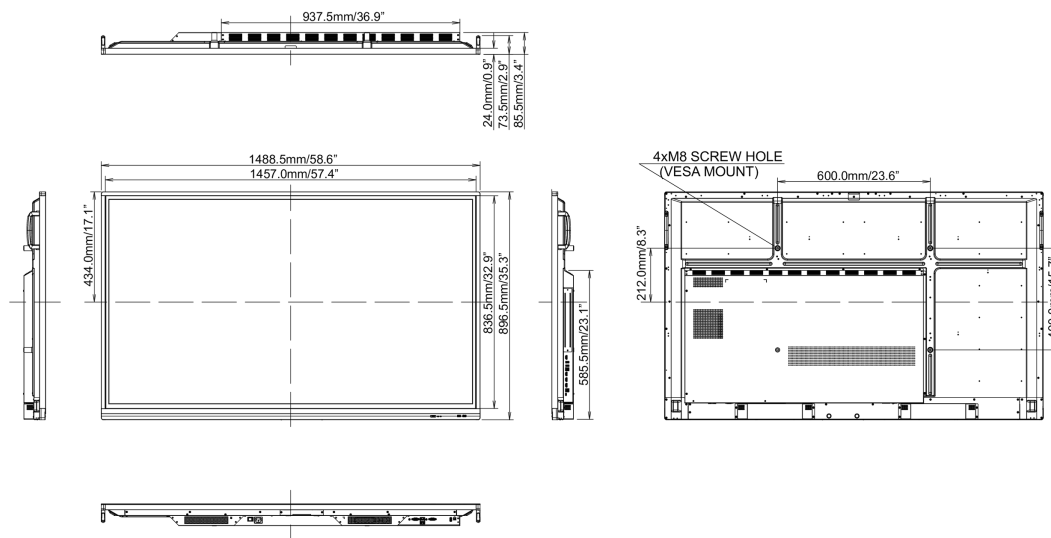

## 09 SUSTAINABILITY

**Regulations**

CB, CE, TÜV-Bauart, EAC, RoHS support, ErP, WEEE, REACH (RoHS, PFOS, PFC)

**REACH SVHC**

above 0.1%: Lead

**10 DIMENSIONS / WEIGHT****Product dimensions W x H x D** 1489 x 897 x 86mm**Box dimensions W x H x D** 1697 x 220 x 1005mm**Weight (without box)** 38kg**Weight (with box)** 50kg**EAN code** 4948570118434