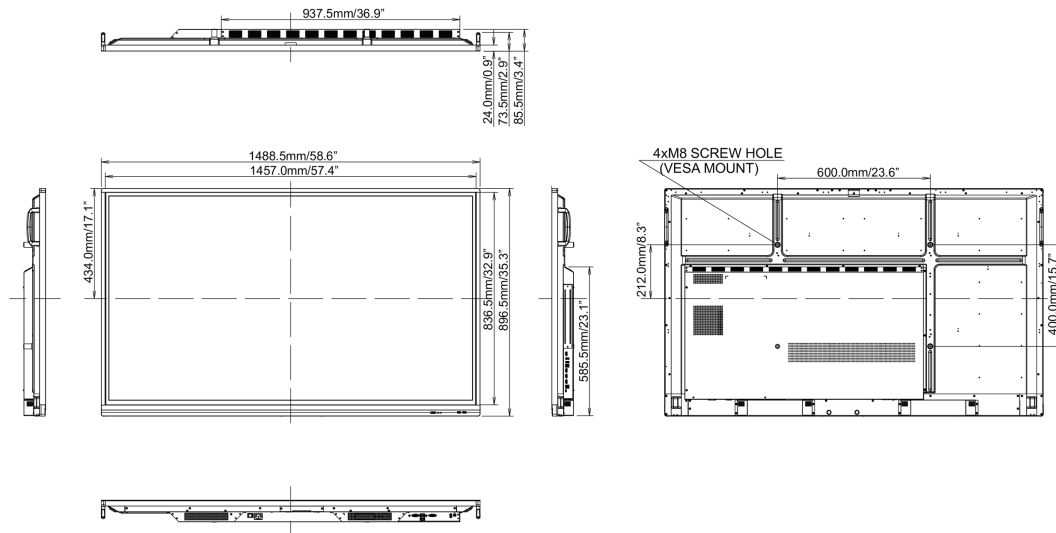

## 10 DIMENZIJE / TEŽINA

Dimenzije proizvoda Š x V x D	1489 x 897 x 86mm
Dimenzije kutije Š x V x D	1697 x 220 x 1005mm
Težina (bez kutije)	38kg
Težina (sa kutijom)	50kg
EAN kod	4948570118434

All trademarks and registered trademarks acknowledged. E & O E. Specification subject to change without notice. All LCD's comply with ISO-9241-307:2008 in connection with pixel defects.