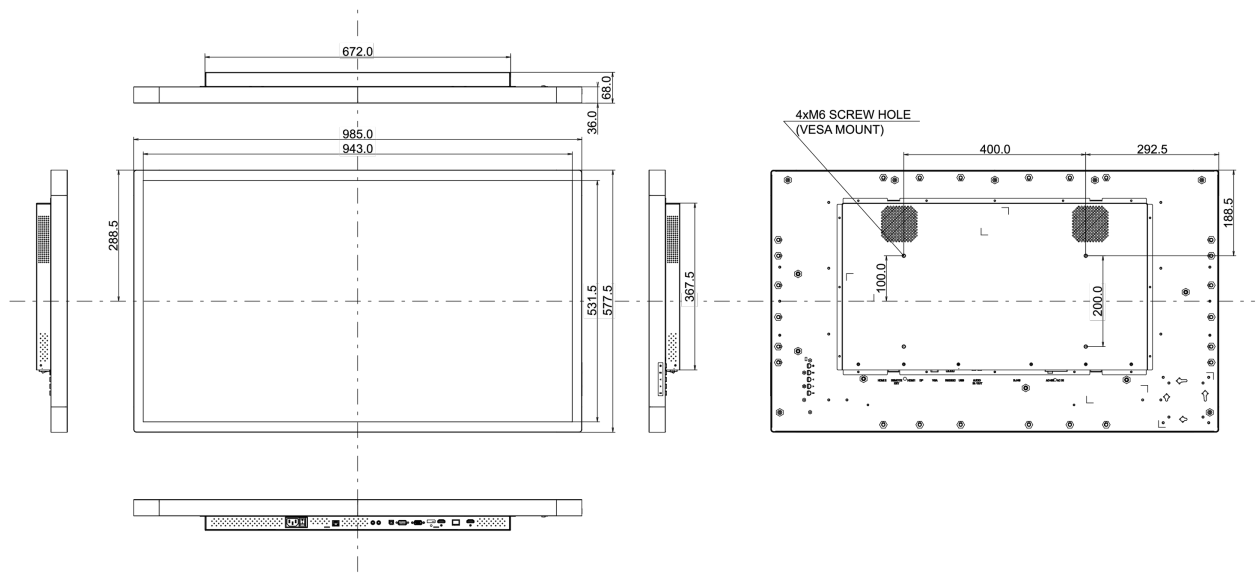

## 10 DIMENZIJE / TEŽINA

Dimenzije proizvoda Š x V x D	985 x 577.5 x 68mm
Dimenzije kutije Š x V x D	1070 x 700 x 200mm
Težina (bez kutije)	23kg
EAN kod	4948570118045

All trademarks and registered trademarks acknowledged. E & O E. Specification subject to change without notice. All LCD's comply with ISO-9241-307:2008 in connection with pixel defects.