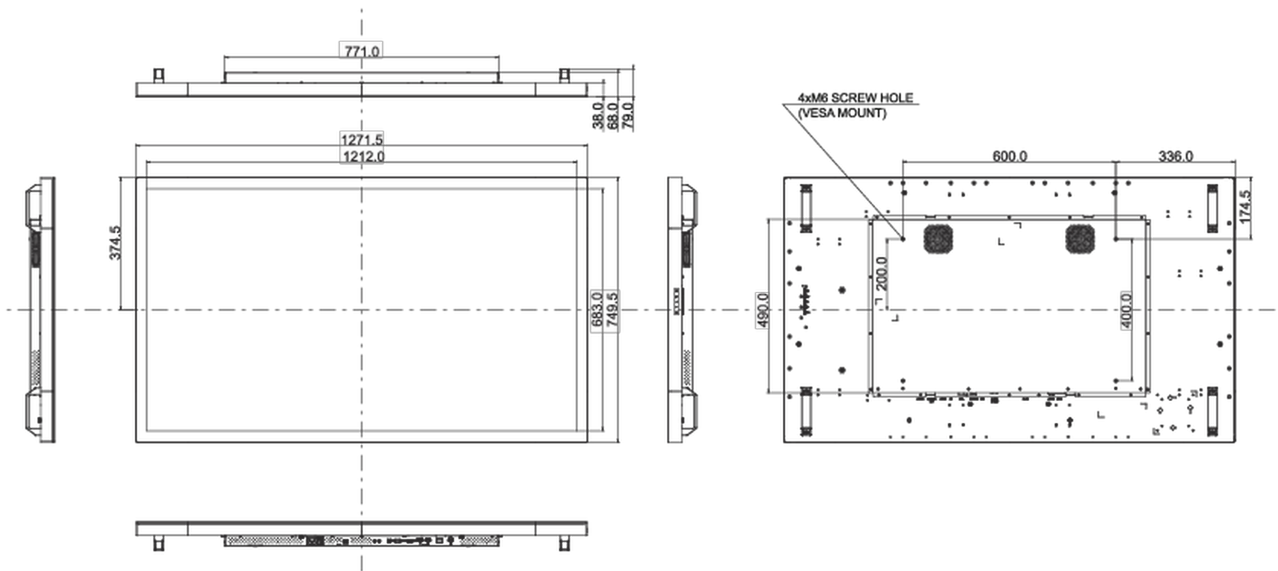

## 10 DIMENZIJE / TEŽINA

Dimenzije proizvoda Š x V x D	1271.5 x 749.4 x 68mm
Dimenzije kutije Š x V x D	1400 x 930 x 245mm
Težina (bez kutije)	41kg
Težina (sa kutijom)	46.5kg
EAN kod	4948570118069

All trademarks and registered trademarks acknowledged. E & O E. Specification subject to change without notice. All LCD's comply with ISO-9241-307:2008 in connection with pixel defects.