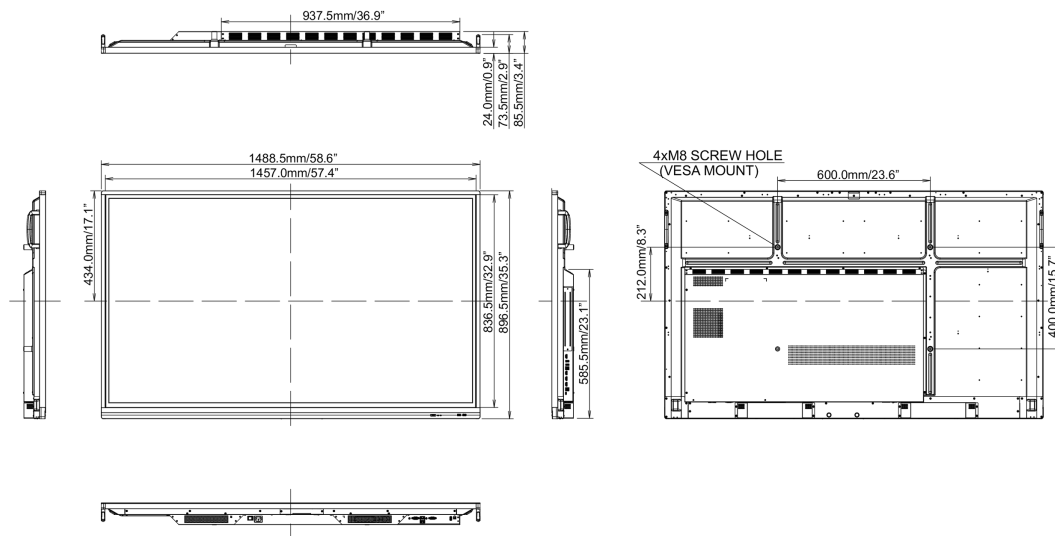

## 10 DIMENSIONS / WEIGHT

Product dimensions W x H x D 1489 x 897 x 86mm

Box dimensions W x H x D 1697 x 220 x 1005mm

Weight (without box) 38kg

Weight (with box) 50kg

EAN code 4948570118991

All trademarks and registered trademarks acknowledged. E & O E. Specification subject to change without notice. All LCD's comply with ISO-9241-307:2008 in connection with pixel defects.