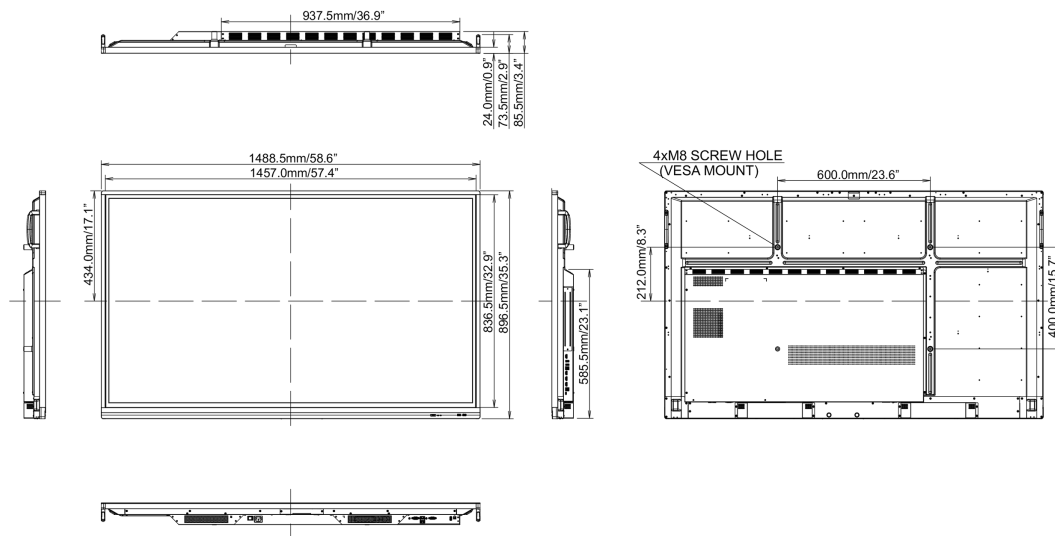

10 DIMENSIONS / WEIGHT

Product dimensions W x H x D 1489 x 897 x 86mm

Box dimensions W x H x D 1697 x 220 x 1005mm

Weight (without box) 38kg

Weight (with box) 50kg

EAN code 4948570118991

All trademarks and registered trademarks acknowledged. E & O E. Specification subject to change without notice. All LCD's comply with ISO-9241-307:2008 in connection with pixel defects.