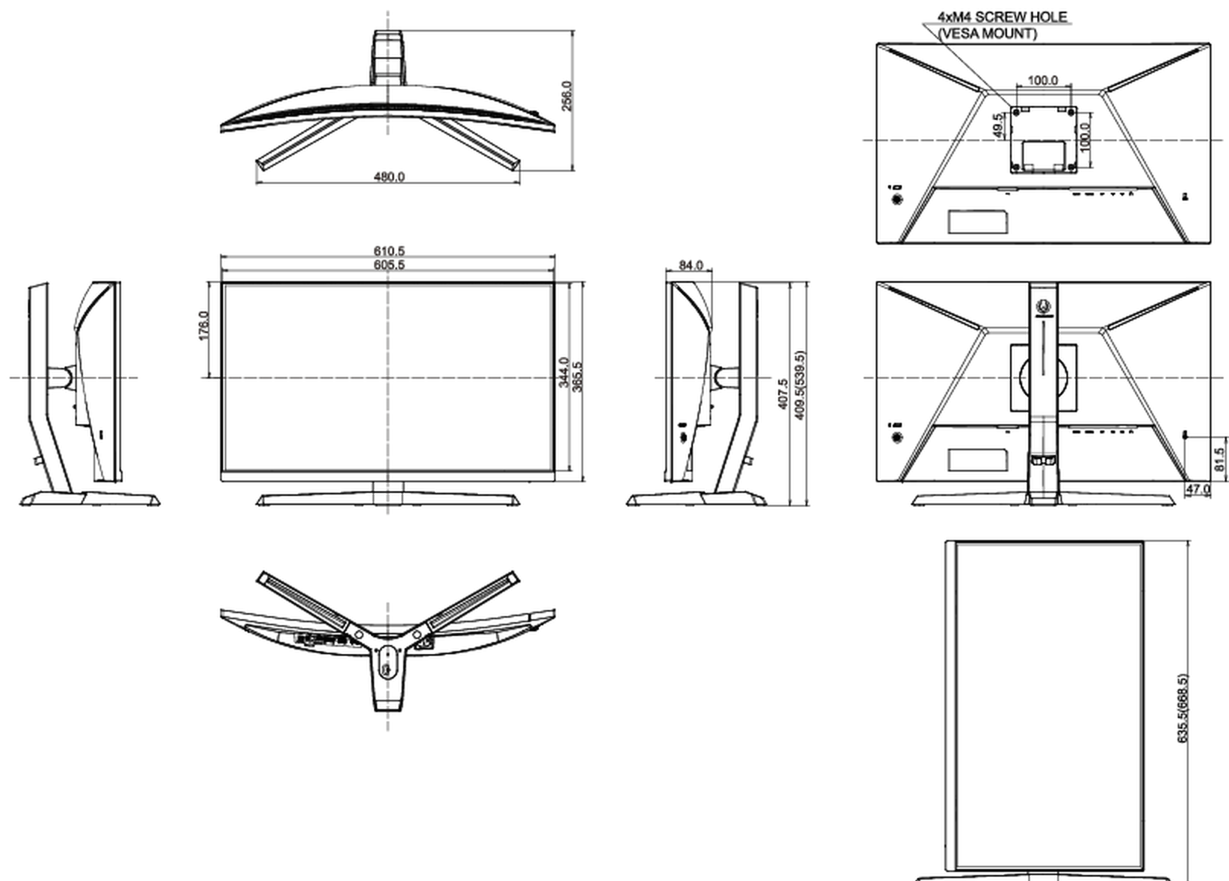

Cable management system yes

MTBF 50000 hours

05 ACCESSORIES INCLUDED

Cables power, USB, HDMI

Other quick start guide, safety guide

06 POWER MANAGEMENT

Power supply unit internal

Power supply AC 100 - 240V, 50/60Hz

Power usage 28W typical, 0.5W stand by, 0.3W off mode

07 SUSTAINABILITY

Regulations CE, TÜV-Bauart, EAC, RoHS support, ErP, WEEE, REACH, UKCA

Energy efficiency class (Regulation (EU) 2017/1369) E

REACH SVHC above 0.1%: Lead

08 DIMENSIONS / WEIGHT

Product dimensions W x H x D 610.5 x 409.5 (539.5) x 256mm

Box dimensions W x H x D 692 x 505 x 228mm

Weight (without box) 5.7kg

Weight (with box) 7.5kg

EAN code 4948570118878