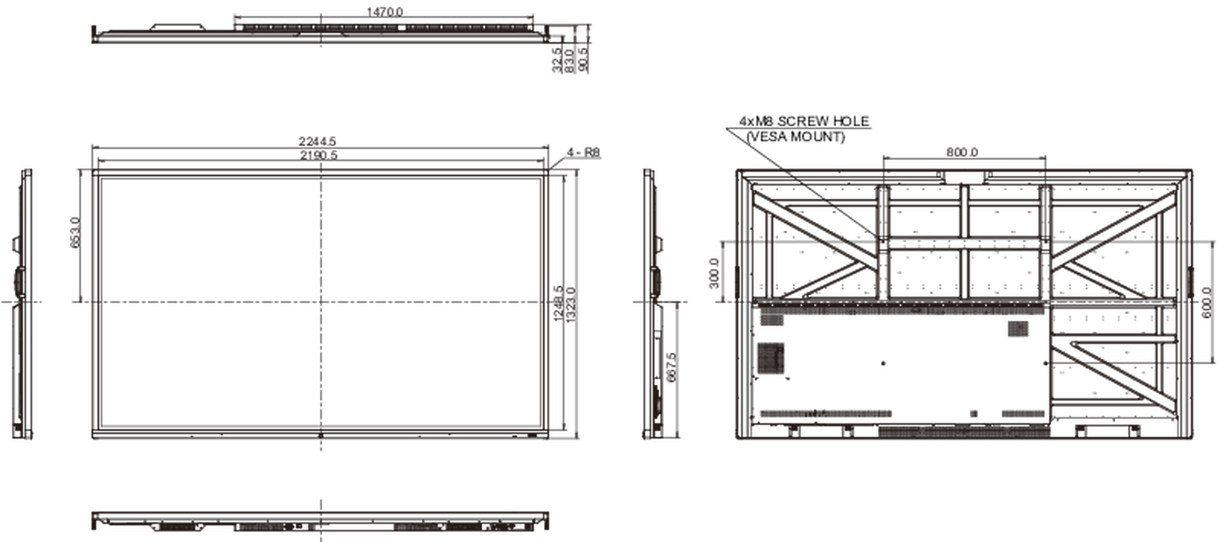

Power usage

222W typical, 0.5W stand by, 0.5W off mode

09 SUSTAINABILITY

Regulations

CB, CE, TÜV-Bauart, EAC, RoHS support, ErP, WEEE, REACH (RoHS, PFOS, PFC)

REACH SVHC

above 0.1%: Lead

10 DIMENSIONS / WEIGHT

Product dimensions W x H x D

2244.5 x 1323 x 90.5mm

Box dimensions W x H x D

2483 x 376 x 1493mm

Weight (without box)

103.5kg

Weight (with box)

138.8kg

EAN code

4948570118984

All trademarks and registered trademarks acknowledged. E & O E. Specification subject to change without notice. All LCD's comply with ISO-9241-307:2008 in connection with pixel defects.

© IIYAMA CORPORATION. ALL RIGHTS RESERVED