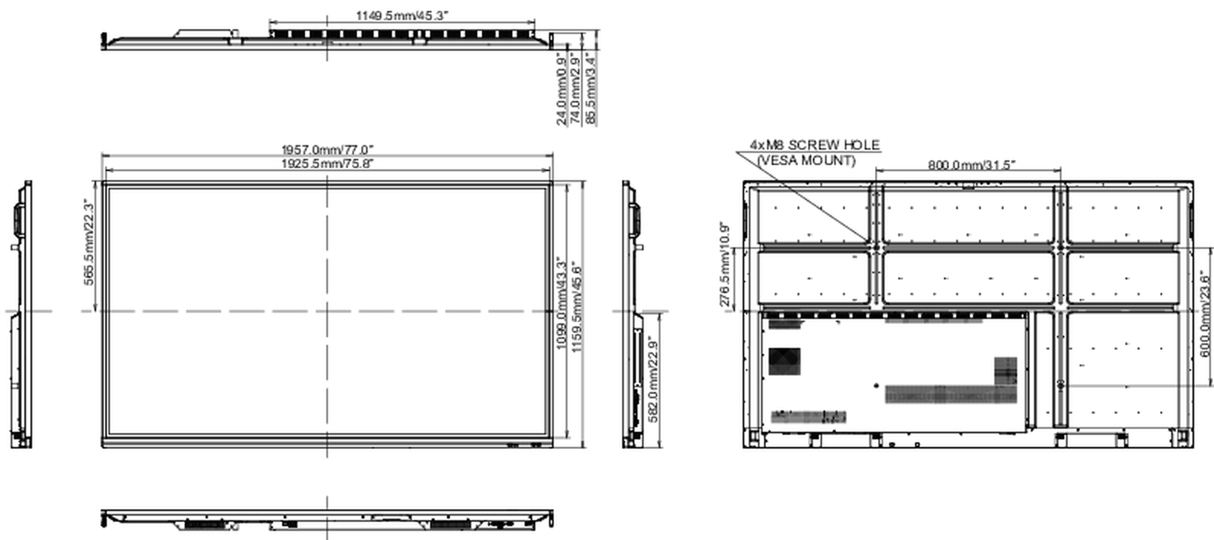

REACH SVHC

above 0.1%: Lead

10 DIMENSIONS / WEIGHT**Product dimensions W x H x D** 1957 x 1159 x 86mm**Box dimensions W x H x D** 2123 x 280 x 1345mm**Weight (without box)** 64.4kg**Weight (with box)** 91kg**EAN code** 4948570119011