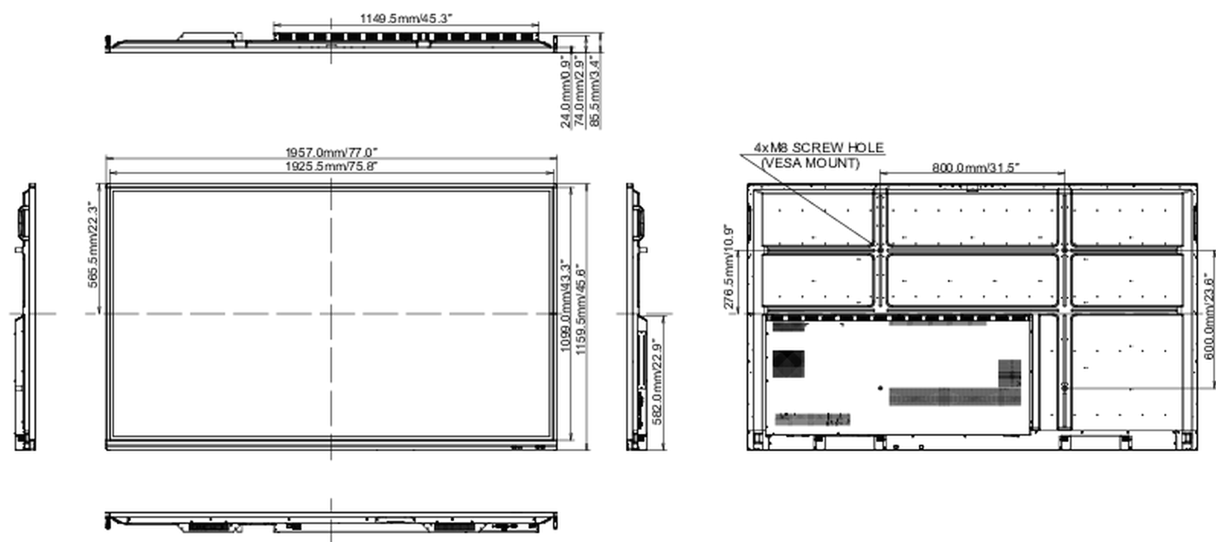

09 ODRŽIVOST

Propisi

CB, CE, TÜV-Bauart, EAC, RoHS podrška, ErP, WEEE, REACH (RoHS, PFOS, PFC)

REACH SVHC

iznad 0.1%: Olova

10 DIMENZIJE / TEŽINA

Dimenzije proizvoda Š x V x D

1957 x 1159 x 86mm

Dimenzije kutije Š x V x D

2123 x 280 x 1345mm

Težina (bez kutije)

64.4kg

Težina (sa kutijom)

91kg

EAN kod

4948570119011

All trademarks and registered trademarks acknowledged. E & O E. Specification subject to change without notice. All LCD's comply with ISO-9241-307:2008 in connection with pixel defects.

© IIYAMA CORPORATION. ALL RIGHTS RESERVED