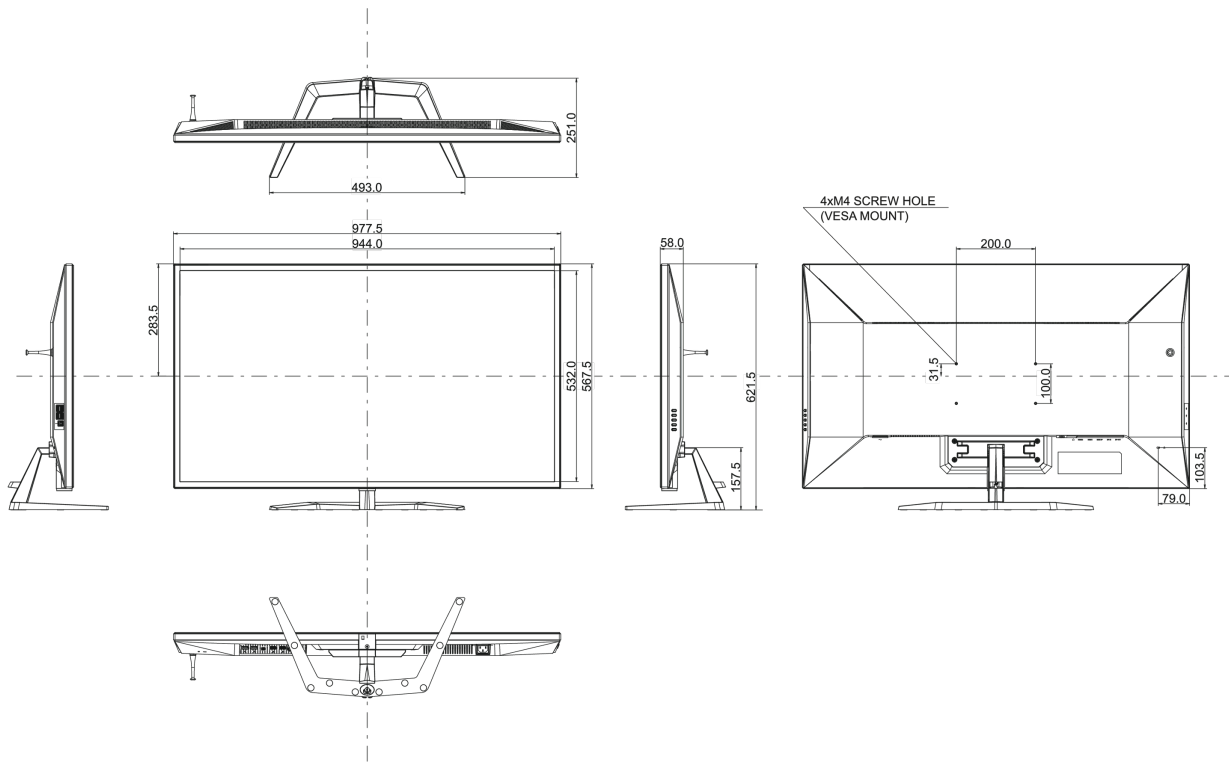

04 MECHANICAL

Display position adjustments	tilt
Tilt angle	10° up; 2° down
VESA mounting	200 x 100mm

05 ACCESSORIES INCLUDED

Cables power, USB, HDMI, DP

Other quick start guide, safety guide

Remote control yes (batteries included)

Energy efficiency class (Regulation (EU) 2017/1369) G

REACH SVHC above 0.1%: Lead

08 DIMENSIONS / WEIGHT

Product dimensions W x H x D 977.5 x 621.5 x 251mm

Box dimensions W x H x D 1071 x 760 x 240mm

Weight (without box) 14.5kg

Weight (without stand) 12.7kg

Weight (with box) 19kg

EAN code 4948570118519

All trademarks and registered trademarks acknowledged. E & O E. Specification subject to change without notice. All LCD's comply with ISO-9241-307:2008 in connection with pixel defects.