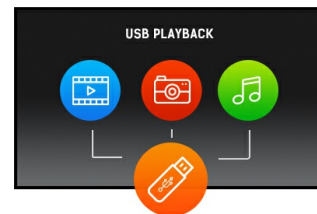

USB Playback

The monitor supports playback of presentations, video and almost any type of content stored on the USB device or internal memory.