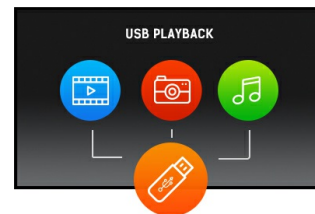

43" Full HD professional large format display with USB Media Playback

ProLite LE4340S is a 43" Full HD, professional and fan-less LED-backlit display. Incorporating the latest Commercial Grade VA panel technology, the display guarantees great viewing from all angles, high brightness and exceptional colour clarity. A wide range of video and audio inputs ensures compatibility with multiple platforms. ProLite LE4340S is prepared for easy installation using the VESA wall mount. This display will suit a massive range of applications including public signage, retail, exhibitions and conference centres, POS/POI, control rooms and production facilities.

VA matrix