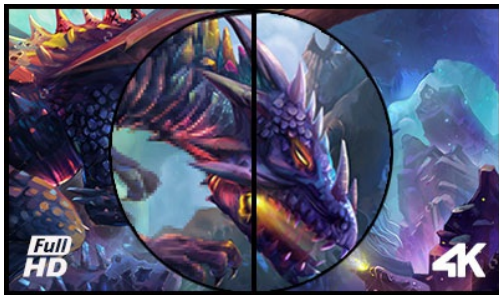

43” 4K gaming monitor guaranteeing superb image quality

Packed into a superb VA matrix, the 8.3 million pixels (3840 x 2160) make the G-Master G4380UHSU an ideal screen for PC gamers looking to upgrade to 4K. Featuring 0.4ms MPRT response time and supporting 144Hz over DisplayPort, the monitor allows you to make split second decisions and forget about ghosting effects or smearing issues.

Black Tuner function delivers greater viewing performance in shadowed areas and with FreeSync Premium on board, you can be sure your favourite games will from now on look incredibly crisp and realistic.

4K

UHD resolution (3840x2160), better known as 4K, offers a gigantic viewable area with 4 times more information and work space than a Full HD screen. Due to the high DPI (dots per inch), it displays an incredibly sharp and crisp image.

Diagonal	42.5", 108cm
Panel	VA matrix, haze 2%
Native resolution	3840 x 2160 @144Hz (8.3 megapixel 4K UHD, DisplayPort)
Aspect ratio	16:9
Panel brightness	550 cd/m ²
Static contrast	4000:1
Advanced contrast	80M:1
Response time (MPRT)	0.4ms
Viewing zone	horizontal/vertical: 178°/178°, right/left: 89°/89°, up/down: 89°/89°
Colour support	1.07B 10bit (8bit + Hi-FRC)
Horizontal Sync	30 - 135kHz
Viewable area W x H	941.18 x 529.42mm, 37.1 x 20.8"
Pixel pitch	0.245mm
Colour	matte, black