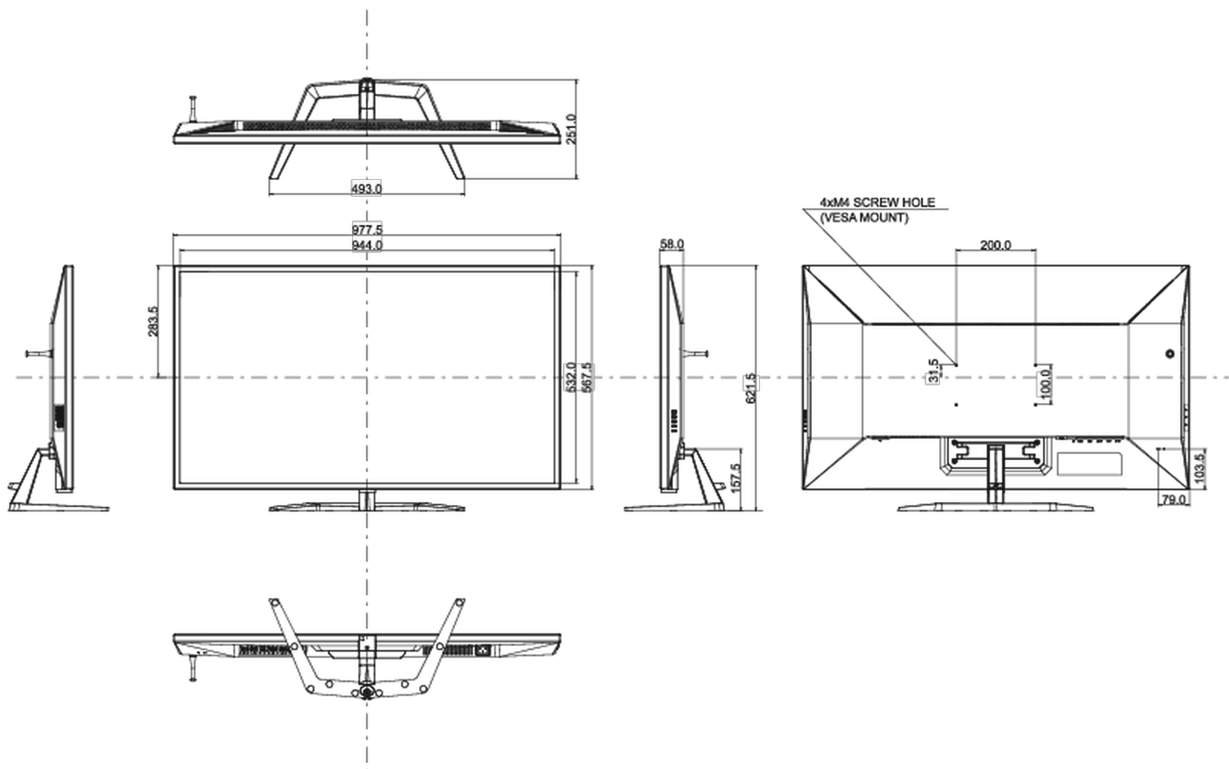

## 08 DIMENZIJE / TEŽINA

Dimenzije proizvoda Š x V x D	977.5 x 621.5 x 251mm
Težina (bez kutije)	14.9kg
Težina (bez postolja)	13.1kg
EAN kod	4948570118526

All trademarks and registered trademarks acknowledged. E & O E. Specification subject to change without notice. All LCD's comply with ISO-9241-307:2008 in connection with pixel defects.