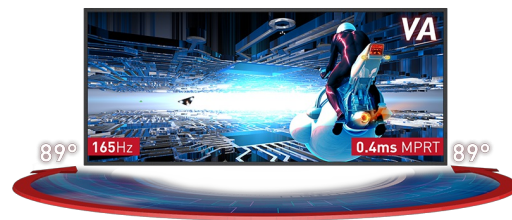

VA panel technology with 165Hz support and 0.4ms MPRT

The monitor guarantees excellent contrast ratio making all the nuances between the light and dark colours clearly visible and provides an outstanding 0.4ms Moving Picture Response Time (MPRT) with 165Hz support.