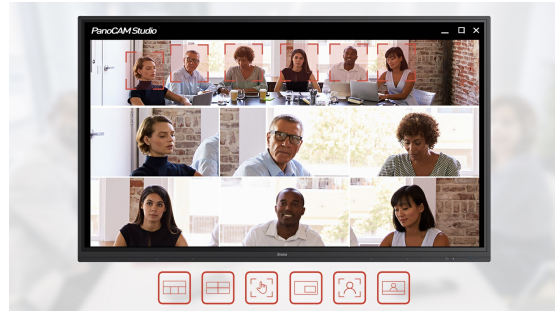

The auto tracking technology not only recognizes and zooms in on meeting participants, but it also follows the speakers as they move about the room. Compatible with all the leading conferencing software like Zoom, Skype, Microsoft Teams and others.

180° field of view

The field of view means the observable area one can see through the camera lens. It translates directly to how much of your meeting space will be visible to the participants joining remotely. A 180-degree FoV makes everybody at the table clearly visible, even those close to the camera or seated at the edges of the room.

Six predefined video layouts

Simply tap the top of the camera to switch between the different layout options. From one-way lecturing to multi-party brainstorming, this camera can cover it all.

Auto-framing

With intelligent face detection and voice localization, the camera tracks whoever is speaking and smoothly switches between presenters automatically adjusting to best fit participant location and quantity. It not only recognizes and zooms in on meeting participants, but also tracks speakers as they move about the room.