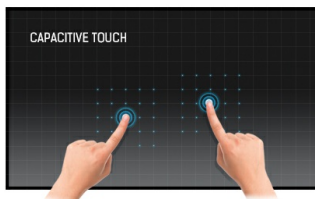

### 15.6" Full HD PCAP 10pt touchscreen monitor with IPS panel technology, integrated media player and a hinged stand on the back

With 1920x1080 Full HD resolution and Projective Capacitive 10 point touch technology, the ProLite T1624MSC delivers seamless and accurate touch response. Featuring IPS Panel technology, it offers exceptional colour performance and wide viewing angles, making it an excellent choice for a vast array of demanding interactive applications. Users can benefit from its hinged stand allowing the monitor to lay down completely flat for use as a tablet. The T1624MSC comes equipped with several inputs and a SD card slot, as well as stereo speakers delivering good quality sound. An ideal screen for small interactive Digital Signage, InStore Retail and interactive presentations purposes.