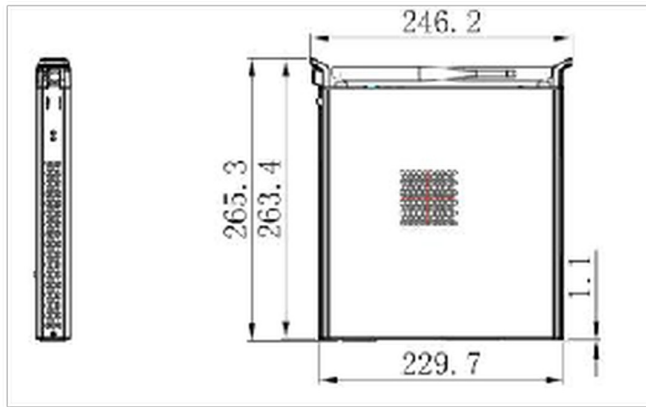

SPC51001BC-1

04 ENVIRONMENTAL CONDITIONS

Operation temperature range	0°C - 45°C
Operation humidity	10% - 90%
Storage temperature range	- 20°C - +2°C