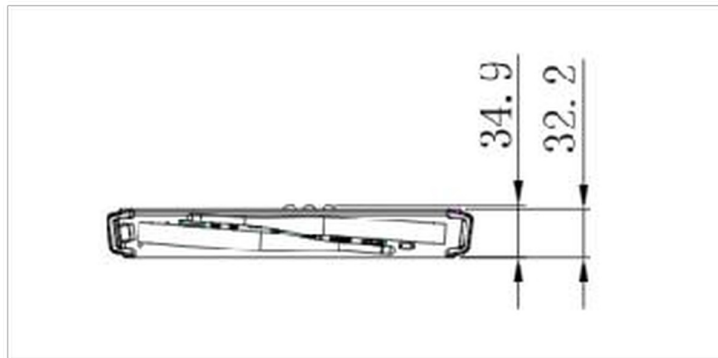

SPC51001BC-1

04 ENVIRONMENTAL CONDITIONS

Operation temperature range	0°C - 45°C
Operation humidity	10% - 90%
Storage temperature range	- 20°C - +2°C