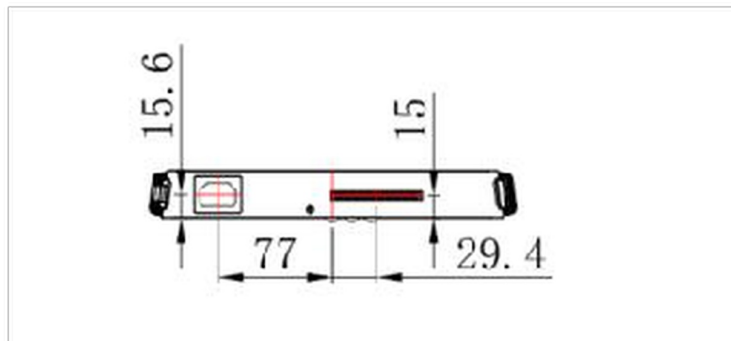

SPC51001BC-1

04 ENVIRONMENTAL CONDITIONS

Operation temperature range	0°C - 45°C
Operation humidity	10% - 90%
Storage temperature range	- 20°C - +2°C