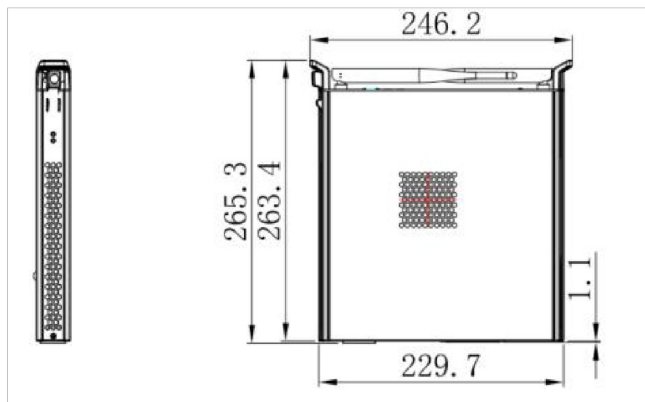

SPC51001BC-1

04 ENVIRONMENTAL CONDITIONS

Range temperatura operativa	0°C - 45°C
Operation humidity	10% - 90%
Range temperatura stoccaggio	- 20°C - +2°C