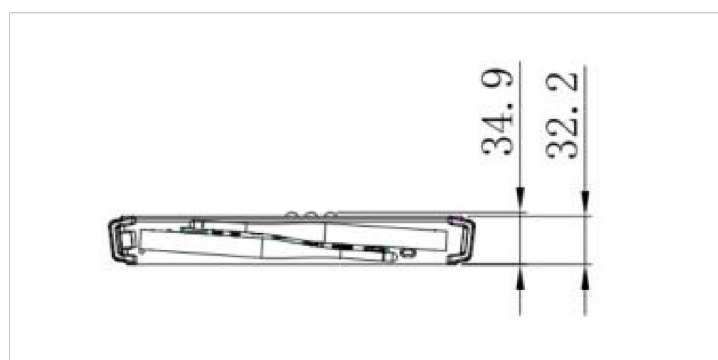

SPC51001BC-1

04 ENVIRONMENTAL CONDITIONS

Range temperatura operativa	0°C - 45°C
Operation humidity	10% - 90%
Range temperatura stoccaggio	- 20°C - +2°C