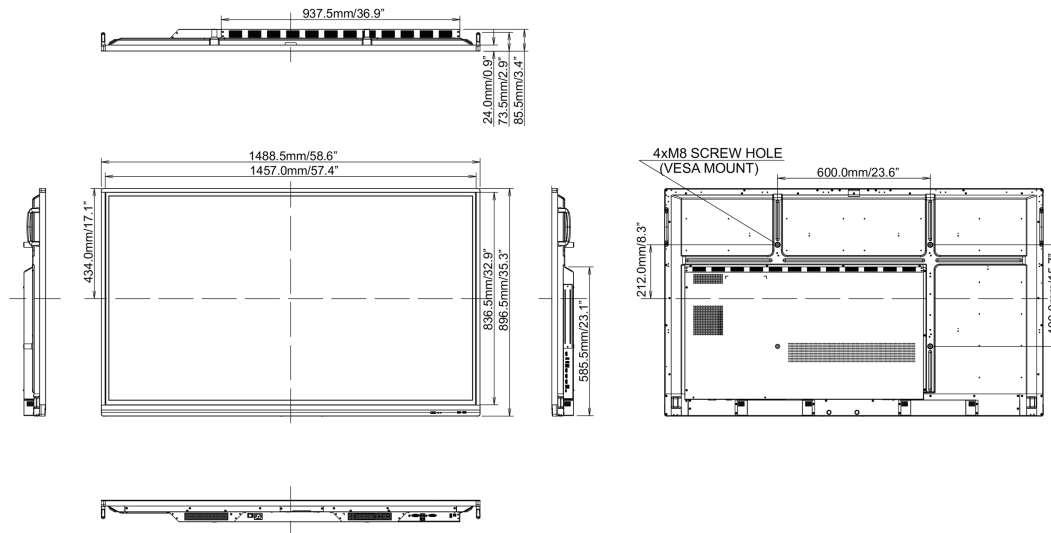

09 SUSTAINABILITY

Regulations

CB, CE, TÜV-Bauart, EAC, RoHS support, ErP, WEEE, REACH (RoHS)

REACH SVHC

above 0.1%: Lead

10 DIMENSIONS / WEIGHT

Product dimensions W x H x D

1488 x 897 x 86mm

Box dimensions W x H x D

1628 x 208 x 1005mm

Weight (without box)

37kg

Weight (with box)

47.6kg

EAN code

4948570120420

All trademarks and registered trademarks acknowledged. E & O E. Specification subject to change without notice. All LCD's comply with ISO-9241-307:2008 in connection with pixel defects.

© IIYAMA CORPORATION. ALL RIGHTS RESERVED