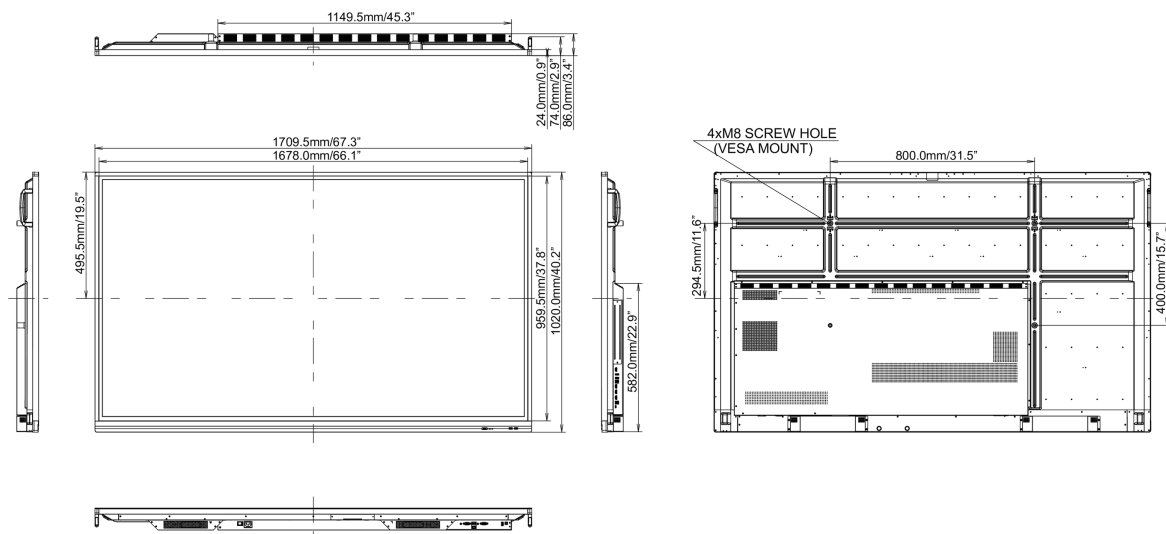

09 SUSTAINABILITY

Regulations

CB, CE, TÜV-Bauart, EAC, RoHS support, ErP, WEEE, REACH (RoHS)

REACH SVHC

above 0.1%: Lead

10 DIMENSIONS / WEIGHT

Product dimensions W x H x D

1709 x 1020 x 86mm

Box dimensions W x H x D

1863 x 225 x 1140mm

Weight (without box)

50.8kg

Weight (with box)

62kg

EAN code

4948570120437

All trademarks and registered trademarks acknowledged. E & O E. Specification subject to change without notice. All LCD's comply with ISO-9241-307:2008 in connection with pixel defects.

© IYAMA CORPORATION. ALL RIGHTS RESERVED