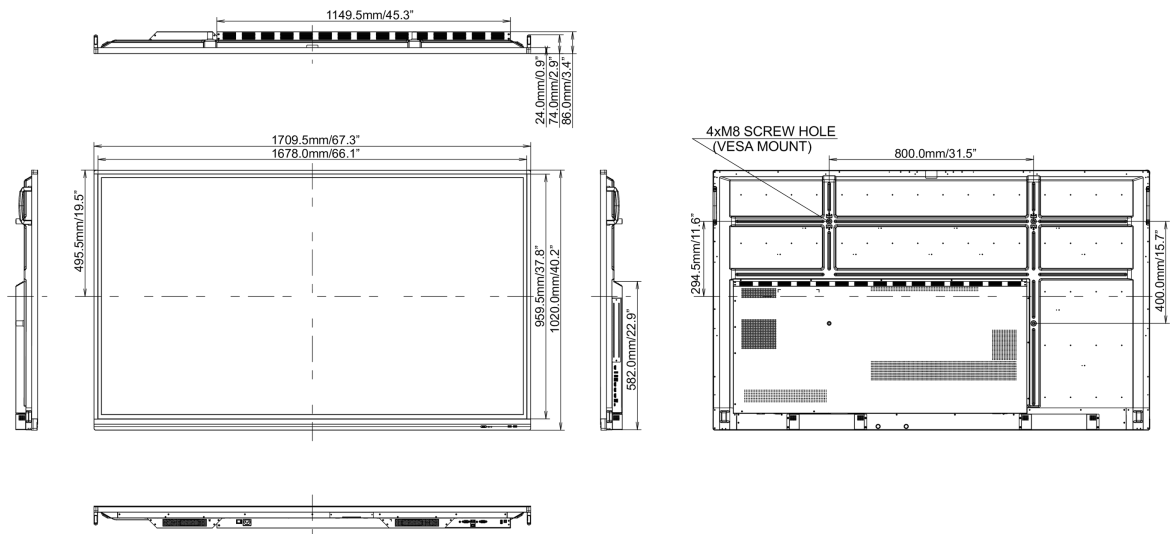

10 DIMENZIJE / TEŽINA

Dimenzije proizvoda Š x V x D 1709 x 1020 x 86mm

Dimenzije kutije Š x V x D 1863 x 225 x 1140mm

Težina (bez kutije) 50.8kg

Težina (sa kutijom) 62kg

EAN kod 4948570120437

All trademarks and registered trademarks acknowledged. E & O E. Specification subject to change without notice. All LCD's comply with ISO-9241-307:2008 in connection with pixel defects.