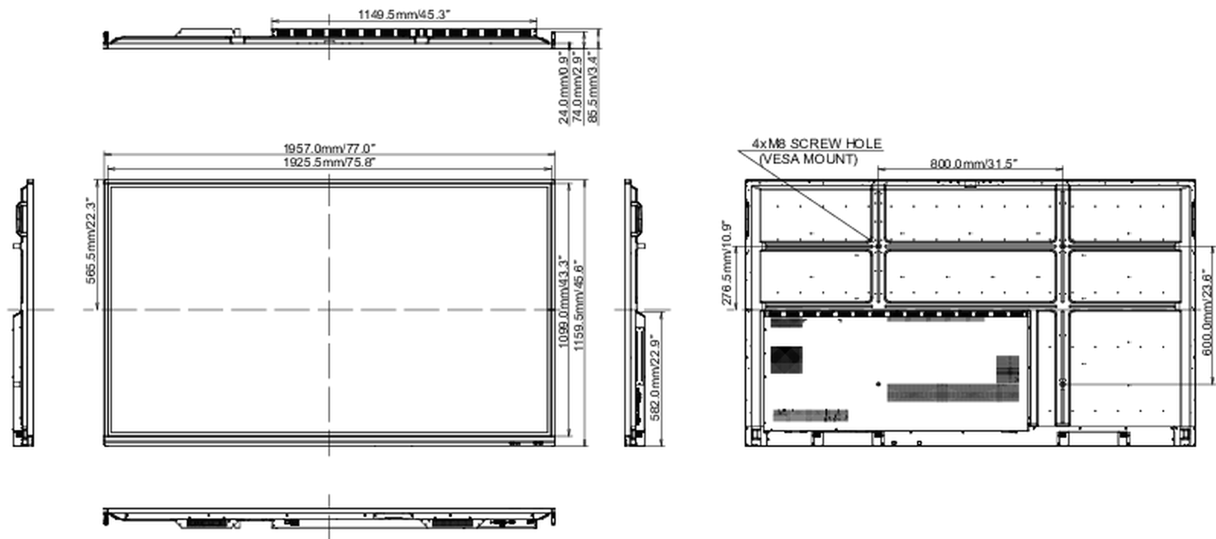

09 SUSTAINABILITY

Regulations

CB, CE, TÜV-Bauart, EAC, RoHS support, ErP, WEEE, REACH (RoHS)

REACH SVHC

above 0.1%: Lead

10 DIMENSIONS / WEIGHT

Product dimensions W x H x D

1957 x 1160 x 86mm

Box dimensions W x H x D

2110 x 225 x 1283mm

Weight (without box)

64.7kg

Weight (with box)

81.2kg

EAN code

4948570120444

All trademarks and registered trademarks acknowledged. E & O E. Specification subject to change without notice. All LCD's comply with ISO-9241-307:2008 in connection with pixel defects.

© IYAMA CORPORATION. ALL RIGHTS RESERVED