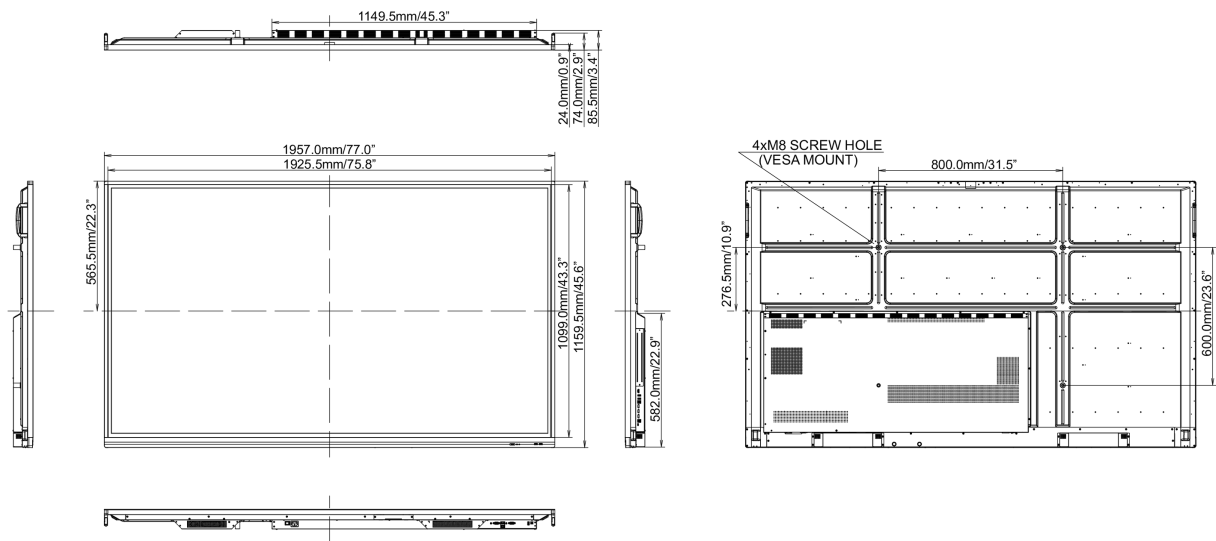

## 10 DIMENZIJE / TEŽINA

Dimenzije proizvoda Š x V x D 1957 x 1160 x 86mm

Dimenzije kutije Š x V x D 2110 x 225 x 1283mm

Težina (bez kutije) 64.7kg

Težina (sa kutijom) 81.2kg

EAN kod 4948570120444

All trademarks and registered trademarks acknowledged. E & O E. Specification subject to change without notice. All LCD's comply with ISO-9241-307:2008 in connection with pixel defects.