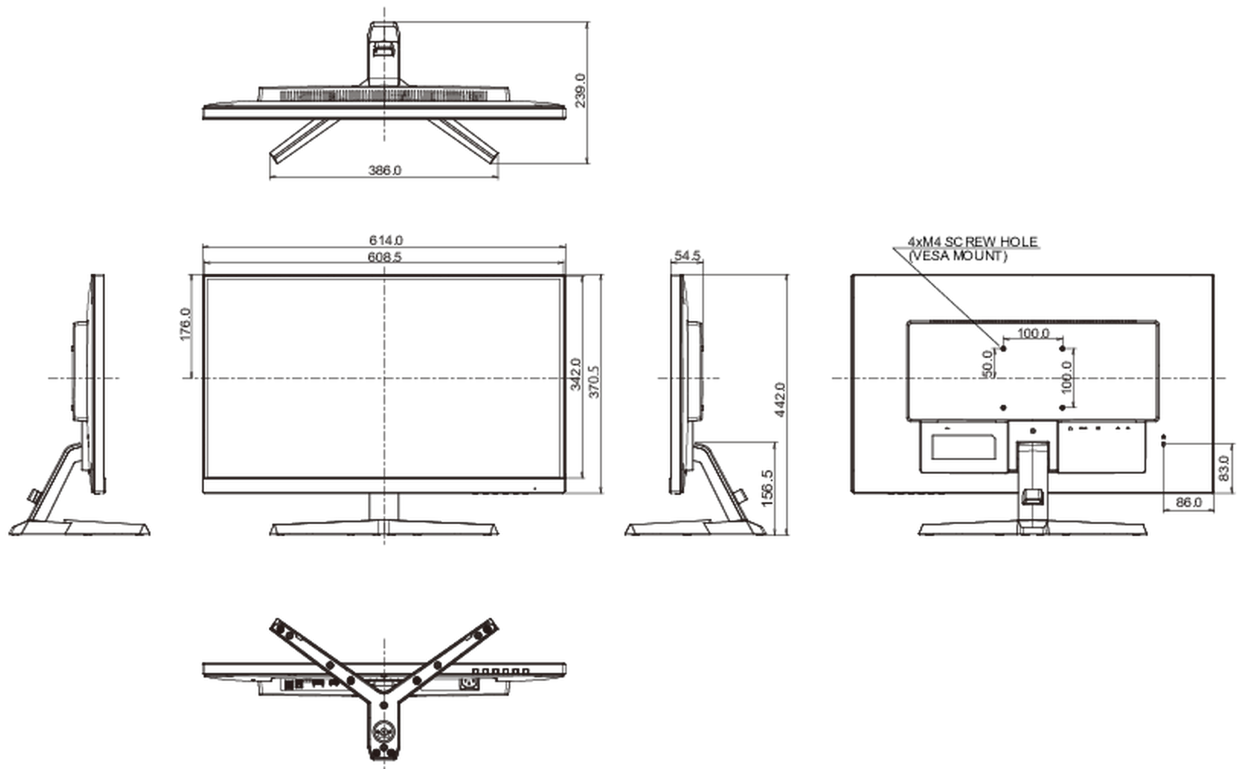

04 MECHANICAL

Display position adjustments	tilt
Tilt angle	21.5° up; 3.5° down
VESA mounting	100 x 100mm
Cable management system	yes

05 ACCESSORIES INCLUDED

Cables power, USB, HDMI, DP

Other quick start guide, safety guide

Energy efficiency class (Regulation (EU) 2017/1369)

E

REACH SVHC

above 0.1%: Lead

08 DIMENSIONS / WEIGHT

Product dimensions W x H x D 614 x 442 x 239mm

Weight (without box) 4.4kg

EAN code 4948570121069