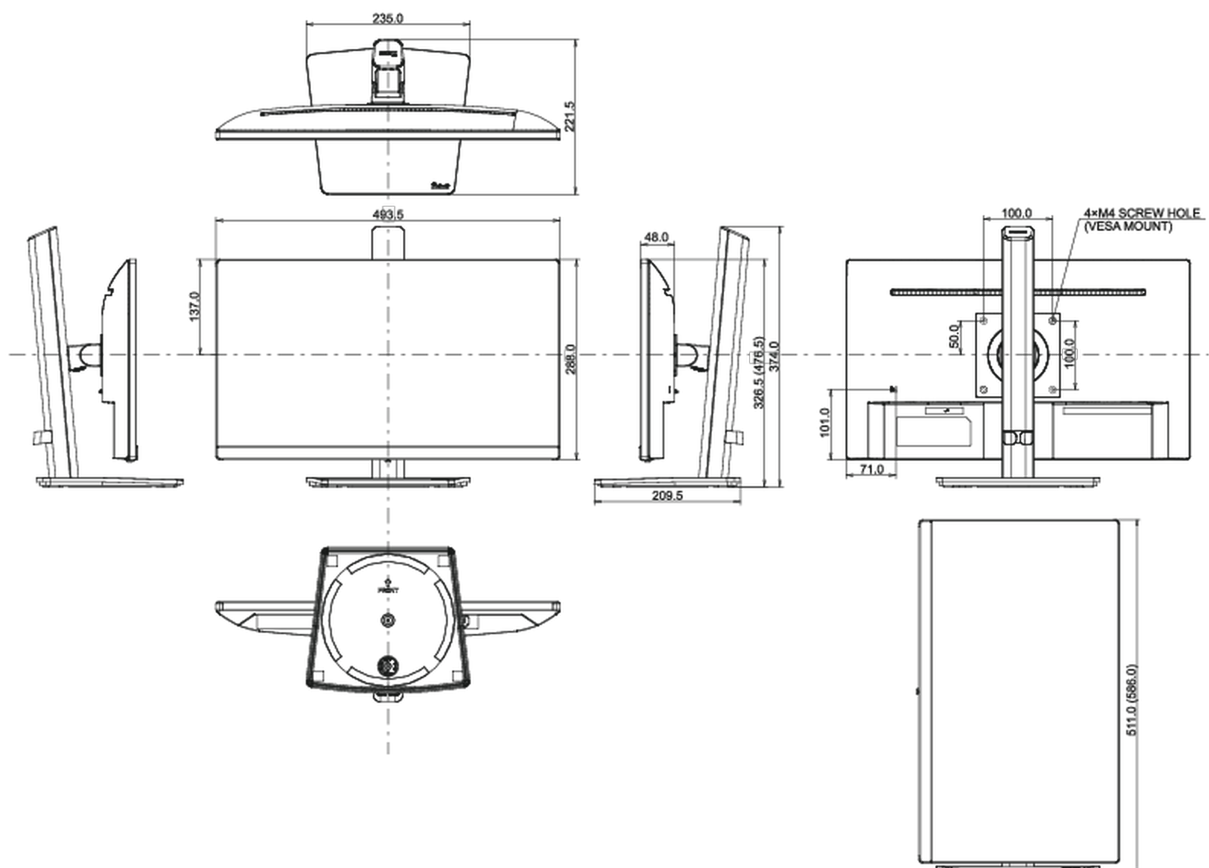

Cable management system

yes

05 ACCESSORIES INCLUDED

Cables

power, USB, HDMI

Other

quick start guide, safety guide

06 POWER MANAGEMENT

Power supply unit

internal

Power supply

AC AC - 100V, 240/V, 50Hz

Power usage

13W typical, 0.5W stand by, 0.3W off mode

07 SUSTAINABILITY

Regulations

CE, TÜV-Bauart, VCCI-B, PSE, RoHS support, ErP, WEEE, REACH, ENERGY STAR®, UKCA

Energy efficiency class (Regulation (EU) 2017/1369)

D

REACH SVHC

above 0.1%: Lead

08 DIMENSIONS / WEIGHT

Product dimensions W x H x D

493.5 x 326.5 (476.5) x 221.5mm

Box dimensions W x H x D

615 x 125 x 400mm

Weight (without box)

4.2kg

Weight (with box)

5.0kg

EAN code

4948570120789