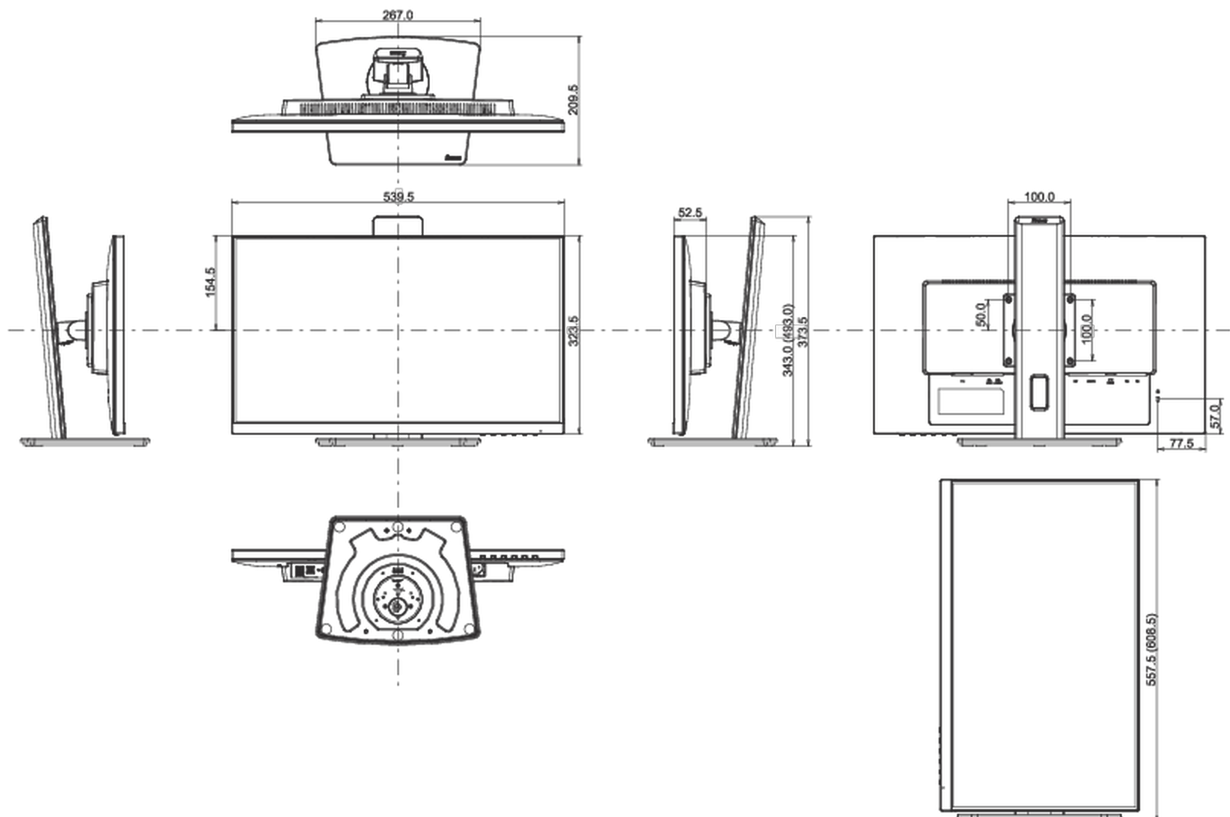

04 MECHANICAL

Display position adjustments	height, swivel, tilt, pivot (rotation both sides)
Height adjustment	150mm
Rotation (PIVOT function)	90°
Swivel stand	90°; 45 ° left; 45° right
Tilt angle	23° up; 5° down
VESA mounting	100 x 100mm
Cable management system	yes

05 ACCESSORIES INCLUDED

Cables	power, USB, HDMI, DP
Other	quick start guide, safety guide

06 POWER MANAGEMENT

Power supply unit	internal
Power supply	AC 100 - 240V, 50/60Hz
Power usage	15W typical, 0.5W stand by, 0.3W off mode

08 DIMENSIONS / WEIGHT

Product dimensions W x H x D	539.5 x 343 (493) x 209.5mm
Box dimensions W x H x D	620 x 415 x 162mm
Weight (without box)	5.3kg
Weight (with box)	6.7kg
EAN code	4948570121229

All trademarks and registered trademarks acknowledged. E & O E. Specification subject to change without notice. All LCD's comply with ISO-9241-307:2008 in connection with pixel defects.