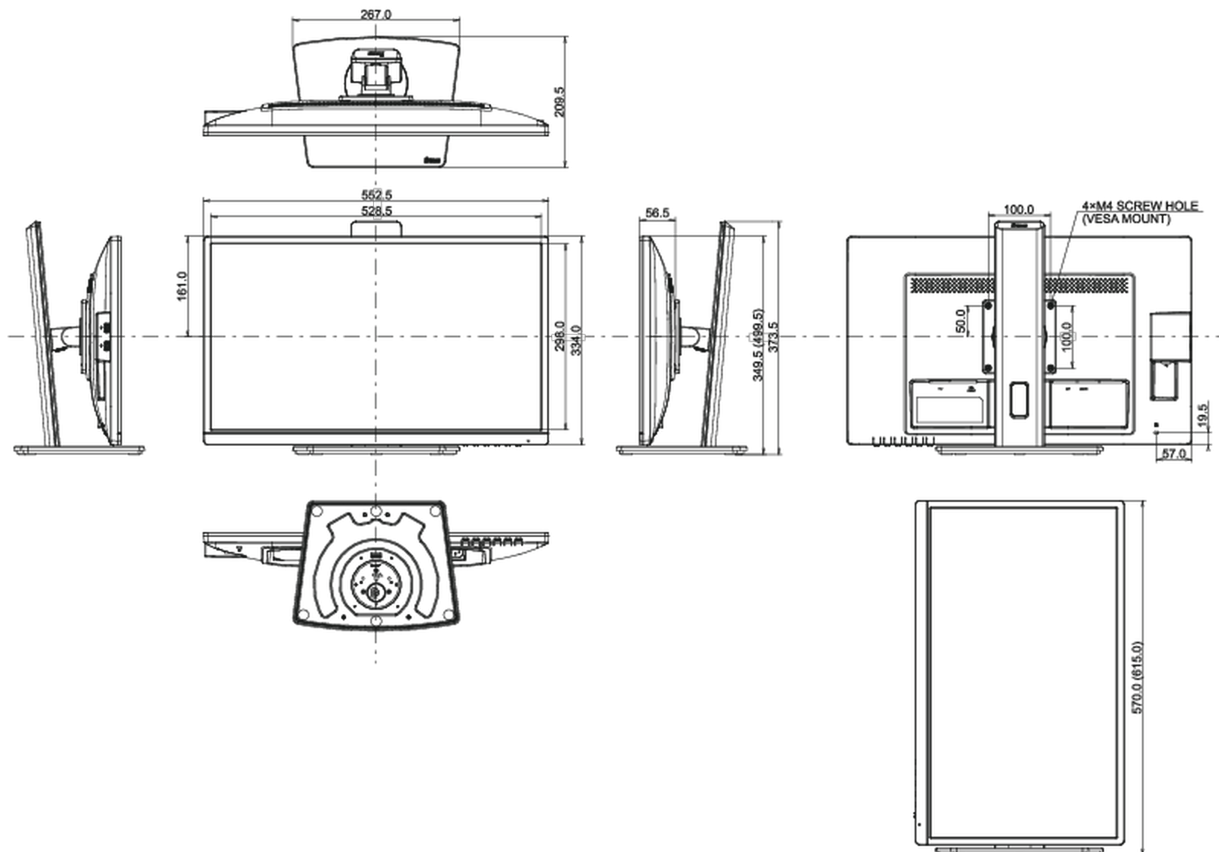

04 MECHANICAL

Display position adjustments	height, pivot (rotation), swivel, tilt
Height adjustment	150mm
Rotation (PIVOT function)	90°
Swivel stand	90°; 45° left; 45° right
Tilt angle	23° up; 5° down
VESA mounting	100 x 100mm
Cable management system	yes

08 DIMENSIONS / WEIGHT

Product dimensions W x H x D 552.5 x 349 (499.5) x 209.5mm

Box dimensions W x H x D 627 x 420 x 162mm

Weight (without box) 5.5kg

Weight (with box) 6.8kg

EAN code 4948570121564

All trademarks and registered trademarks acknowledged. E & O E. Specification subject to change without notice. All LCD's comply with ISO-9241-307:2008 in connection with pixel defects.