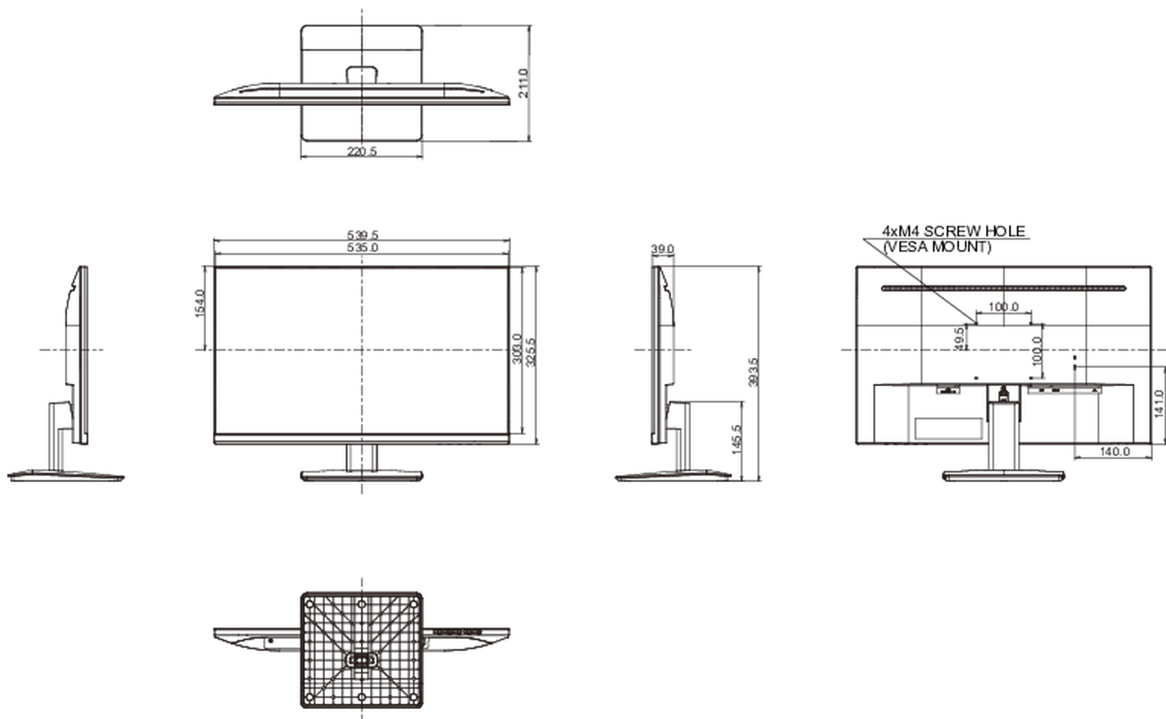

01 DISPLAY CHARACTERISTICS

Design	3-side borderless
Diagonal	23.8", 60.5cm
Panel	IPS panel technology LED, matte finish
Native resolution	1920 x 1080 @75Hz (2.1 megapixel Full HD)
Aspect ratio	16:9
Panel brightness	250 cd/m ²
Static contrast	1000:1
Advanced contrast	80M:1
Response time (GTG)	4ms
Viewing zone	horizontal/vertical: 178°/178°, right/left: 89°/89°, up/down: 89°/89°
Colour support	16.7mIn (sRGB: 96%; NTSC: 72%)
Horizontal Sync	30 - 83kHz
Viewable area W x H	527 x 296.5mm, 20.7 x 11.7"
Pixel pitch	0.275mm
Colour	matte, black

04 MECHANICAL

Display position adjustments	tilt
Tilt angle	23° up; 5° down
VESA mounting	100 x 100mm

05 ACCESSORIES INCLUDED

Cables	power, HDMI
Other	quick start guide, safety guide

06 POWER MANAGEMENT

Power supply unit	internal
Power supply	AC 100 - 240V, 50/60Hz
Power usage	15W typical, 0.5W stand by, 0.3W off mode

Product dimensions W x H x D	539.5 x 393.5 x 21.1mm
Box dimensions W x H x D	607 x 401 x 127mm
Weight (without box)	3.5kg
Weight (with box)	5.2kg
EAN code	4948570121151

All trademarks and registered trademarks acknowledged. E & O E. Specification subject to change without notice. All LCD's comply with ISO-9241-307:2008 in connection with pixel defects.